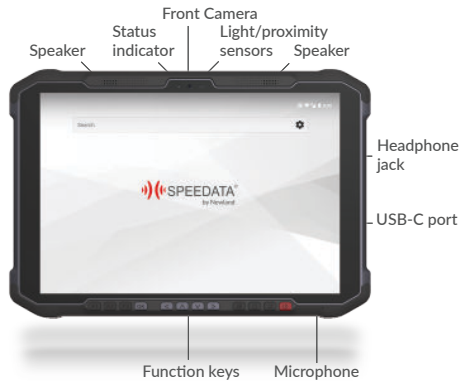

SD100 Orion II Quick Guide

Newland EMEA
+ 31 (0) 345 87 00 33
info@newland-id.com

Rolweg 25
4104 AV Culemborg
The Netherlands

newland-id.com

General Specifications

| | |
|----------------------|---|
| Dimensions | 254mm*176mm*17.4mm |
| Weight | 800g |
| OS | Android 11 GMS (AER) |
| CPU | Octa-core 2.2GHz |
| RAM | 4GB |
| ROM | 64GB |
| Camera | 5MP Pixels Front camera FF / 13MP Pixels Rear camera AF |
| Display/ Touchscreen | 10.1" IPX 1200*1920 LCD 5 points capacitive touch screen |
| GPS | GPS/BeiDou/GLONASS |
| NFC | ISO14443A/B & ISO15693, reading distance: 0~5cm |
| Battery | 9000mAh Li-ion battery |

Interface

| | |
|---------------|-----------------------------------|
| SIM card slot | 2 Micro SIM card slot |
| SD card slot | 1 Micro SD card slot, up to 128gb |
| Earphone jack | 3.5mm earphone jack |
| USB | USB TYPE-C, support OTG |
| Connectors | Docking, expansion interface |